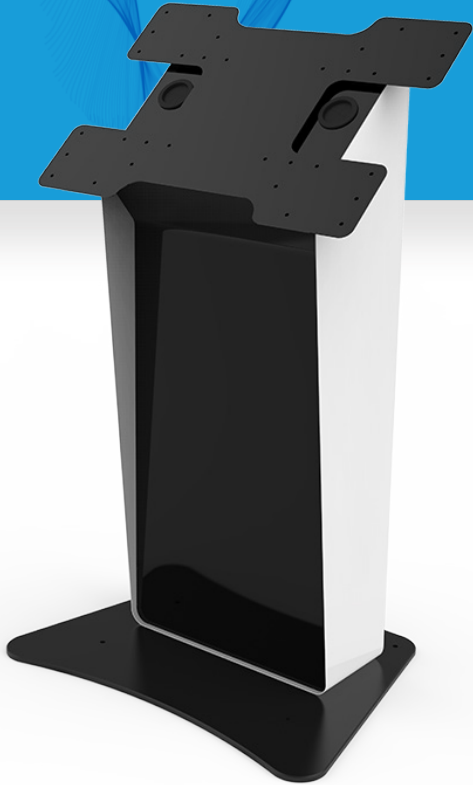

Element Floor Stand

M43-FHD / M55-4K Touchscreen Stand

- > Sturdy, elegant design
- > Built for 43-55 inch displays
- > Easy VESA Installation
- > Lockable Internal Space
- > Easy Cable Management
- > Overall Size: L703.5×W529×H1223
- > Net Weight: 49.5kg

Lockable Internal Space

Inside the supporting stand, there is enough space to store necessary devices such as adapters, media players, wired networkings, hosts etc. Key lock ensures safety and easy maintenance.

Easy Cable Management

The stand allows for internal cable management, making its appearance clean and tidy.