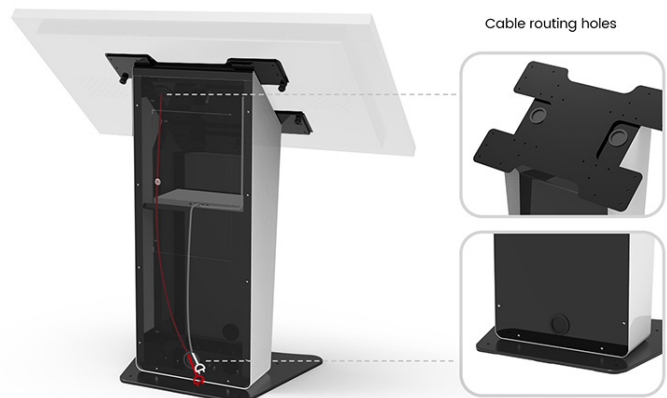

Element Floor Stand

M43-FHD / M55-4K Touchscreen Stand

- > Sturdy, elegant design
- > Built for 43-55 inch displays
- > Easy VESA Installation
- > Lockable Internal Space
- > Easy Cable Management
- > Overall Size: L703.5×W529×H1223
- > Net Weight: 49.5kg

Lockable Internal Space

Inside the supporting stand, there is enough space to store necessary devices such as adapters, media players, wired networkings, hosts etc. Key lock ensures safety and easy maintenance.

Easy Cable Management

The stand allows for internal cable management, making its appearance clean and tidy.